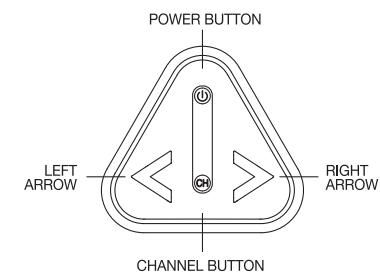

INSIDE THE BOX:
1 x Remote control
1 x Bike mount
1 x Charge cable
1 x Manual

Scan and Download APP

Divoom

**Pixoo Backpack
Signal Remote Control**